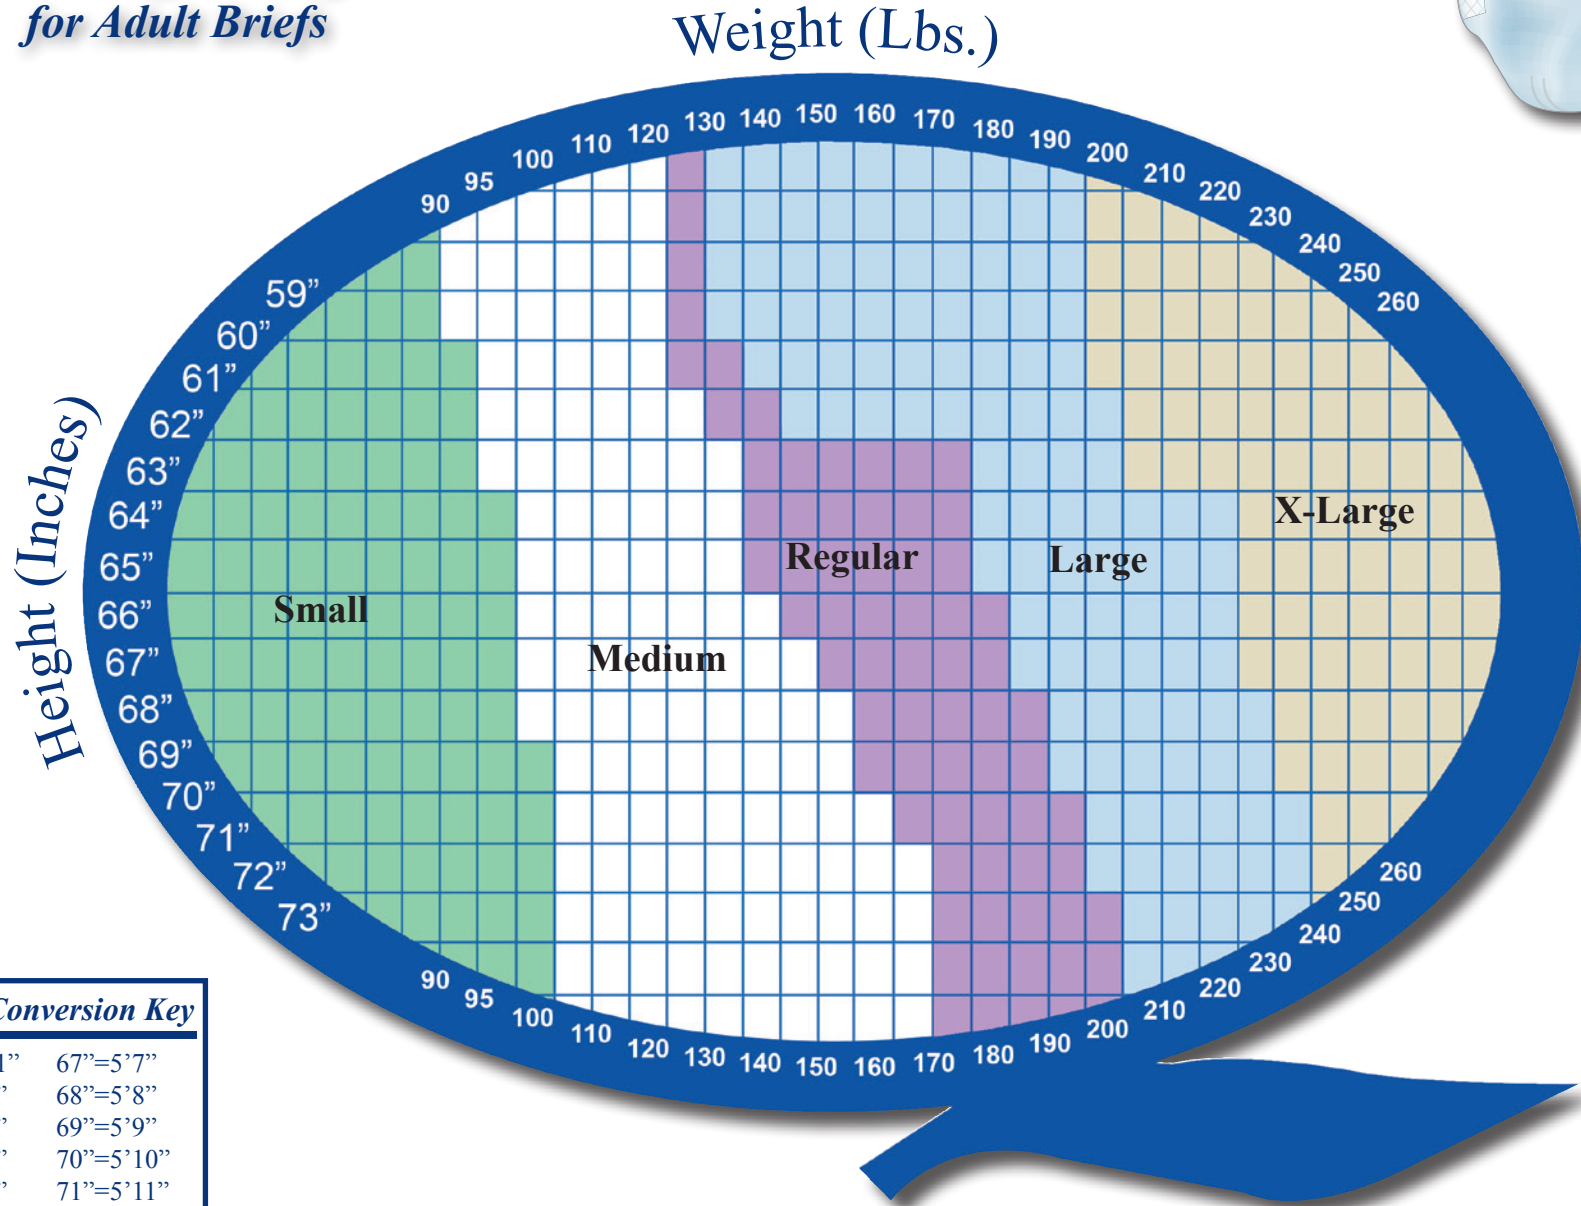

**Height & Weight Sizing Chart
for Adult Briefs**

Height Conversion Key

59"=4'11"	67"=5'7"
60"=5'0"	68"=5'8"
61"=5'1"	69"=5'9"
62"=5'2"	70"=5'10"
63"=5'3"	71"=5'11"
64"=5'4"	72"=6'0"
65"=5'5"	73"=6'1"
66"=5'6"	